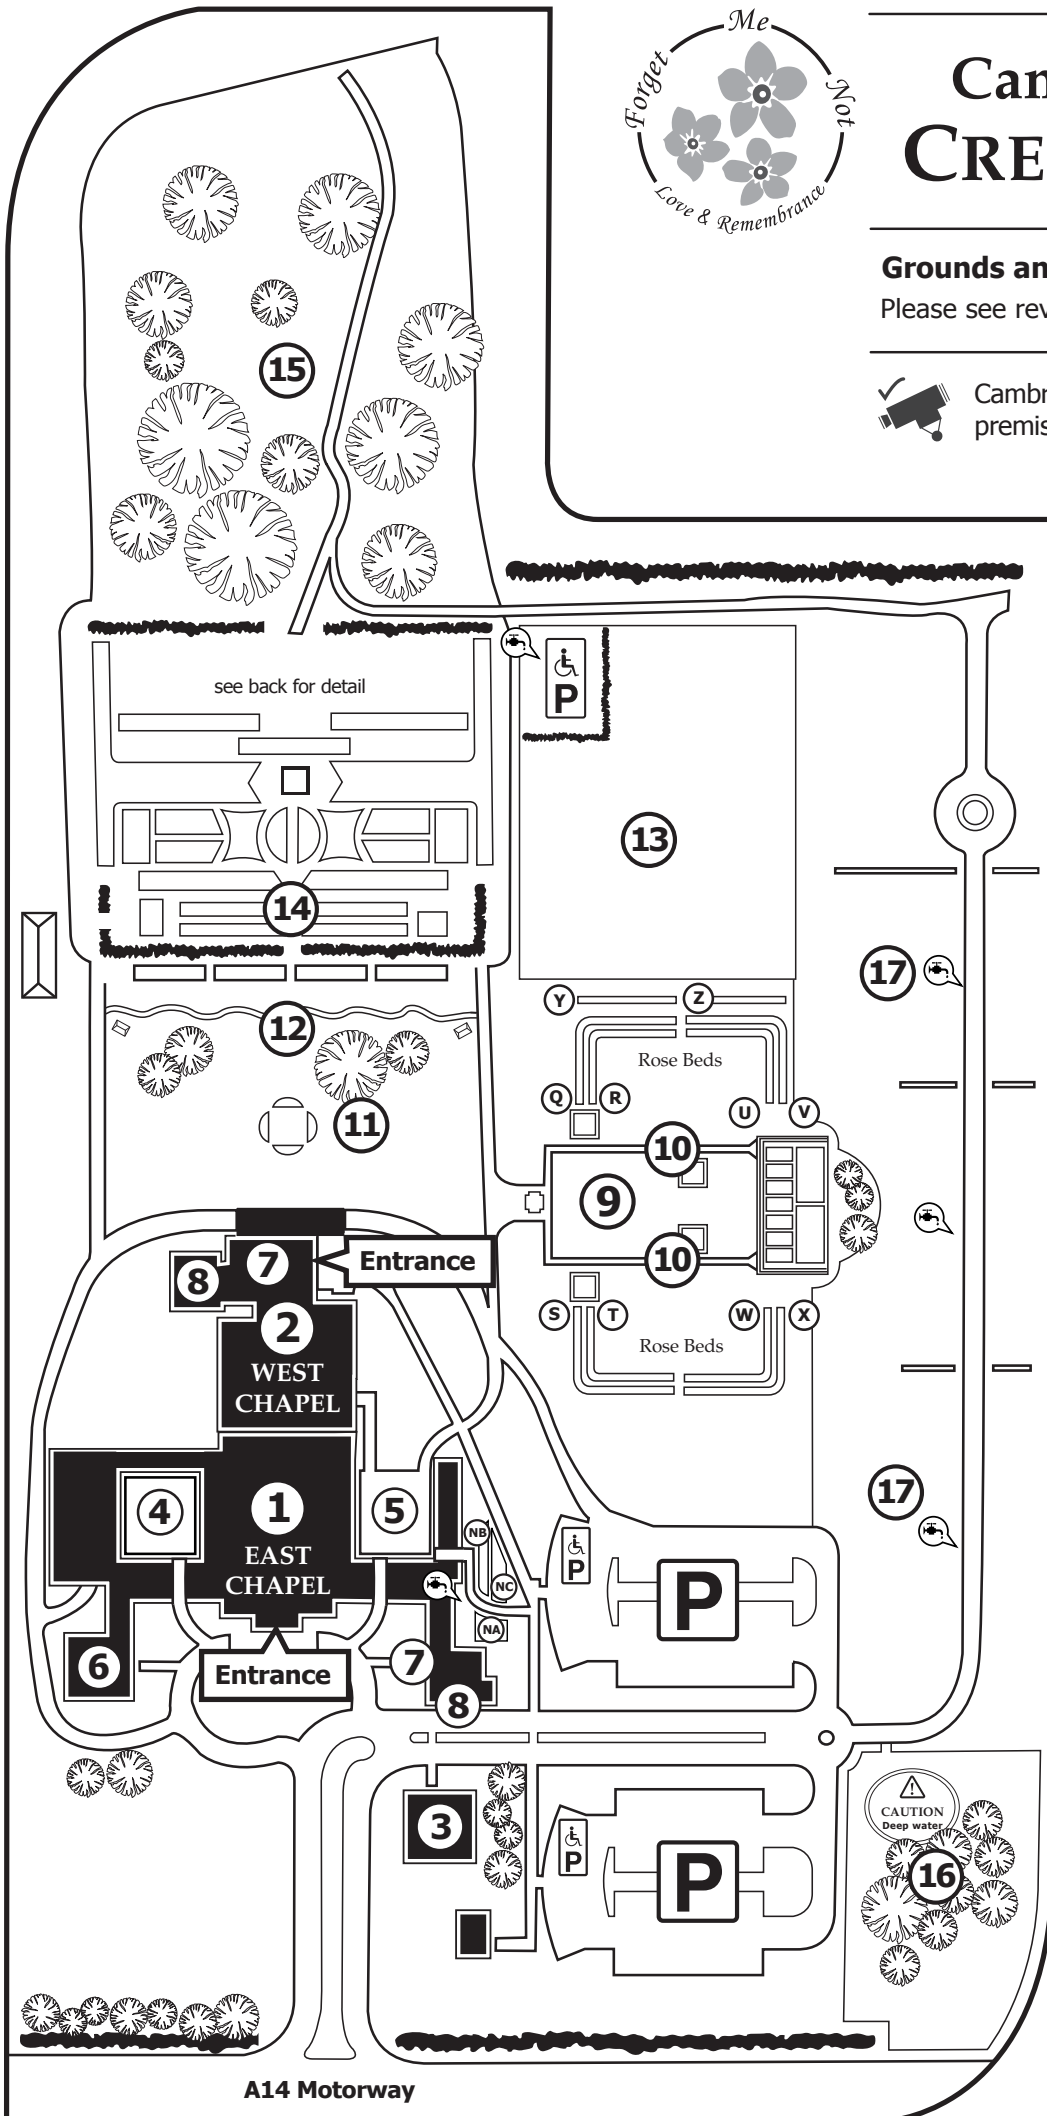

Memorial Woodland

From East and West Chapels

Cambridge

bereavement services

Cambridge City CREMATORIUM

Map of Grounds and Memorial Gardens

Cambridge City CREMATORIUM

Grounds and Gardens of Remembrance

Please see reverse for Burial Rose Garden detail

Cambridge City Council has CCTV at these premises for your safety and protection

BUILDINGS

1. East Chapel
2. West Chapel
3. Main Office
4. East Chapel Cloisters
5. West Chapel Cloisters
6. Book of Remembrance and Columbarium
7. Toilets
8. Waiting Rooms

GARDENS OF REMEMBRANCE

9. Sunken Garden
10. Pergola and Memorial Vaults
11. Wildlife Rockery Garden
12. Babies & Children's Memorial Garden
13. Green Burial Ground
14. Burial Rose Garden
15. Memorial Woodland
16. Wildflower wood & pond
17. Cemetery