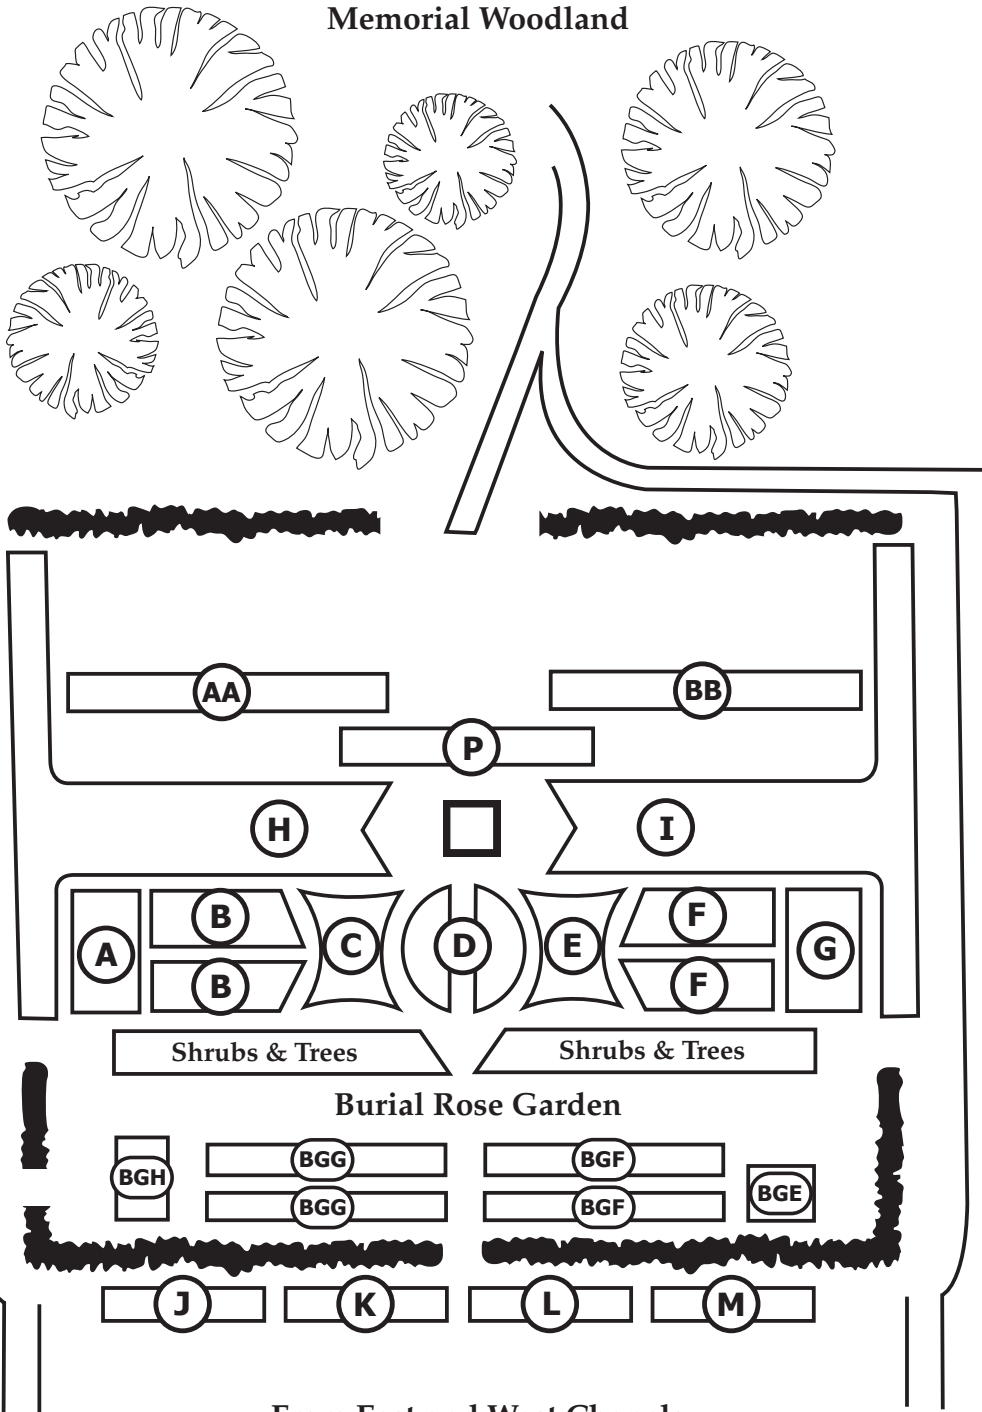

Memorial Woodland

From East and West Chapels

Cambridge

bereavement services

Cambridge City CREMATORIUM

Map of Grounds and Memorial Gardens

Cambridge City CREMATORIUM

Grounds and Gardens of Remembrance

Please see reverse for Burial Rose Garden detail

Cambridge City Council has CCTV at these premises for your safety and protection

BUILDINGS

1. East Chapel
2. West Chapel
3. Main Office
4. East Chapel Cloisters
5. West Chapel Cloisters
6. Book of Remembrance and Columbarium
7. Toilets
8. Waiting Rooms

GARDENS OF REMEMBRANCE

9. Sunken Garden
10. Pergola and Memorial Vaults
11. Wildlife Rockery Garden
12. Babies & Children's Memorial Garden
13. Green Burial Ground
14. Burial Rose Garden
15. Memorial Woodland
16. Wildflower wood & pond
17. Cemetery